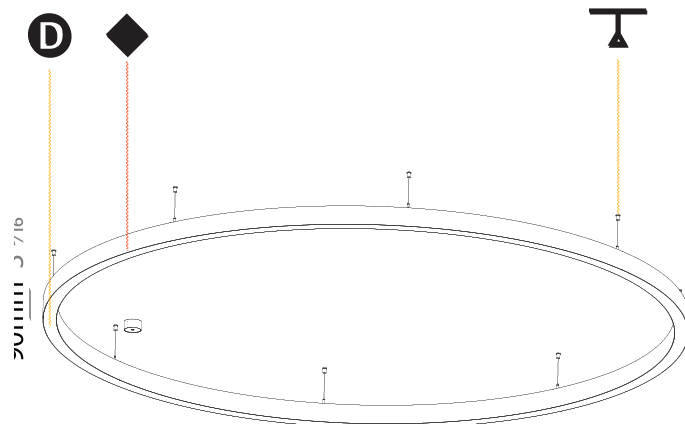

GENERAL

Series: Glorious
Subseries: Glorious Slim
Brand: Prolicht
Division: Architectural
Mounting Type: Suspension
Mounting Location: Ceiling
Subcategory: Ambient

PHYSICAL

Shape: Round
Diameter (mm): 3000
Diameter (in): 118 1/8
Height (mm): 90
Height (in): 3 9/16
Max. Overall Height (mm): 2090
Max. Overall Height (in): 82 5/16
Light Distribution: Direct / Indirect
Weight (kg): 31.716
Weight (lbs): 69.93
Diffuser: [PMMA - Opal or Micro-Prism](#)
Fixture Finish: [SSR / BKV / CWI / CRY / HAB / LAG / UFT / ITA / RUA / RUR / MIC / FTG / MYG / TWT / LOD / PUS / FRO / FUP / KIA / POP / BLS / SPG / MEY / GOH / GUM / CHC / COM / ABZ / JAG / OBR / MOS / ROR](#)
Fixture Material: Aluminum
Cable Details: 2000mm or 6000mm Transparent Cable

ELECTRICAL

Lamp Type: LED (Zhaga Standard)
Input Wattage (W): 224 / 112
Total Output Wattage (W): 192 / 84
Dimming: [Tri-Mode (Non-Dimming and Phase Dimming (120Vac only) and 0-10V Dimming)](#)
Driver Included: Yes
Driver Location: Integrated
Driver Type: Constant Current - Universal
Driver Class: Class 2
Input Voltage (V): 120 - 277
Constant Current (MA): 350

LED

[Color Temperature (°K): 3000 / 3500 / 4000](#)
Max. Delivered Lumen (lm): 38980 / 39798 / 40610
CRI: >80 CRI
Lamp Life (hrs): 50000

OPTICAL

RATINGS AND CERTIFICATIONS

Certified By: Certified for North American Standards
IP rating: IP20

2870mm 113"

3000mm 118 1/8"