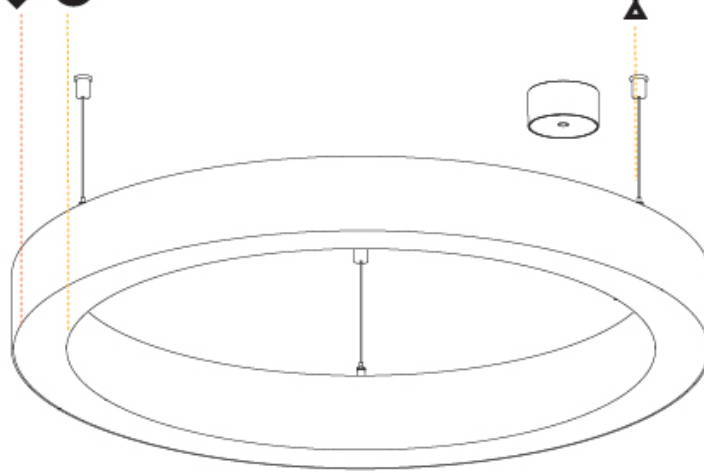

GENERAL

Series: Glorious
 Subseries: Glorious Slim
 Brand: Prolicht
 Division: Architectural
 Mounting Type: Suspension
 Mounting Location: Ceiling
 Subcategory: Ambient

PHYSICAL

Shape: Round
 Diameter (mm): 800
 Diameter (in): 31 1/2
 Height (mm): 90
 Height (in): 3 9/16
 Max. Overall Height (mm): 2090
 Max. Overall Height (in): 82 5/16
 Light Distribution: Direct / Indirect
 Weight (kg): 8.128
 Weight (lbs): 17.92
 Diffuser: [PMMA - Opal or Micro-Prism](#)
 Fixture Finish: [SSR / BKV / CWI / CRY / HAB / LAG / UFT / ITA / RUA / RUR / MIC / FTG / MYG / TWT / LOD / PUS / FRO / FUP / KIA / POP / BLS / SPG / MEY / GOH / GUM / CHC / COM / ABZ / JAG / OBR / MOS / ROR](#)
 Fixture Material: Aluminum
 Cable Details: 2000mm or 6000mm Transparent Cable

Ø 670mm 26 3/8"

Ø 800mm 31 1/2"

PROJECT	_____
TYPE	_____
SPECIFIER	_____
QUANTITY	_____
DATE	_____

For Color / Finish Chart & Symbology see Appendix or product page downloadable area.

°K

Dimming	DP	DV	
	Phase	0-10V	
Color Temperature	30K	35K	°K
	3000K	3500K	
Diffuser	01	02	D
	Opal	Micro-Prism	
Suspension Cable Color and Length	..05	..10	△
	2000	6000	

GENERAL

Series: Glorious
Subseries: Glorious Slim
Brand: Prolicht
Division: Architectural
Mounting Type: Suspension
Mounting Location: Ceiling
Subcategory: Ambient

PHYSICAL

Diameter (mm): 1550
Diameter (in): 61
Height (mm): 90
Height (in): 3 9/16
Max. Overall Height (mm): 2090
Max. Overall Height (in): 82 5/16
Light Distribution: Direct / Indirect
Weight (kg): 17.714
Weight (lbs): 37.71
Diffuser: PMMA - Opal or Micro-Prism
Fixture Finish: SSR / BKV / CWI / CRY / HAB / LAG / UFT / ITA / RUA / RUR / MIC / FTG / MYG / TWT / LOD / PUS / FRO / FUP / KIA / POP / BLS / SPG / MEY / GOH / GUM / CHC / COM / ABZ / JAG / OBR / MOS / ROR
Fixture Material: Aluminum
Cable Details: 2000mm or 6000mm Transparent Cable